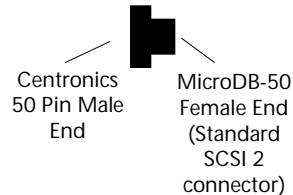

Gender Bender (1)