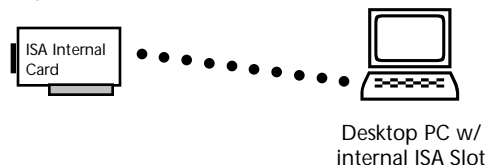

Adaptec AVA-1505 (6)

A reliable and low-price reseller of these items is Computer Express (www.cmpexpress.com), 800-950-2671.

Description	Manufacturer Part	CMP Part	Price*
(1) New Media Gender (SCSI I/II) Bender	NMC04004	590721	$9.20
(2) Adaptec SLIMSCSI 1450B PC Card for Notebook PC	APA-1450B Kit	076126	$82.53
(3) 3' SCSI 2 Cable (Micro DB-50 to Cent 50 Male)	03559	100550	$22.22
(4) Adaptec 2910C PCI SCSI Adaptor	AHA-2910C Kit	076146	$80.87
(5) 6' SCSI 1 Cable (DB-25 to Cent 50 Male)	02490	100888	$4.64
(6) Adaptec 1505 ISA SCSI Adaptor	AVA-1505A Kit	076270	$41.27

* Price at time of printing.