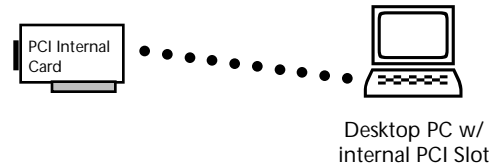

Adaptec AHA-2910C (4)